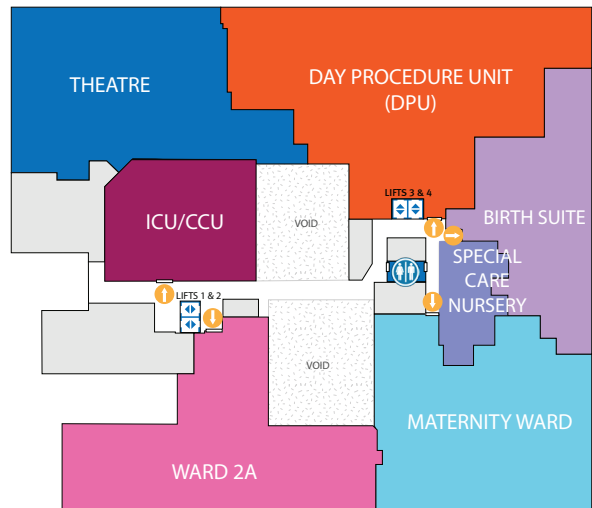

Caboolture Hospital

Main Building Floor Maps

Ground Level (Level 1)

Level 2

Level 3

Level 4